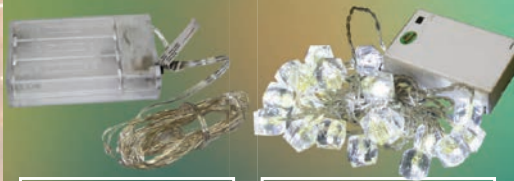

FAIRY LIGHTS

BATTERY POWERED **2m** 20 LEDs | 4.5V (3 x AA)

BOS-101-*	BOS-202-*
R3900	R2900
* Add Colour to Code: ● CW (Cool White), ● WW (Warm White), ○ BL (Blue), ○ GN (Green), ● R (Red), ● G (Gold)	* Add Colour to Code: ● CW (Cool White), ○ BL (Blue), ○ GN (Green), ● R (Red), ● OR (Orange)

30 LEDs | Ø12 x 500(L)mm
* Add Colour to Code:
● BL (Blue), ● GN (Green),
● R (Red), ● Y (Yellow)

RW-LK60-33-* **6m**

R29900

33 LEDs | Ø12 x 600(L)mm
* Add Colour to Code:
● WH (White), ● BL (Blue),
● GN (Green), ● Y (Yellow),
●● RGB (Multicolour)

LED FESTIVE ICICLE LIGHTS

66W | 144 Lamps | Green Wire

MTL-144B-9M-C 9m	● Clear	R18900
MTL-144B-9M-M 9m	●○ Multi-Colour	R18900
104W | 180 Lamps | Green Wire		
MTL-180B-10M-C 10m	● Clear	R21900
MTL-180B-10M-M 10m	●○ Multi-Colour	R21900