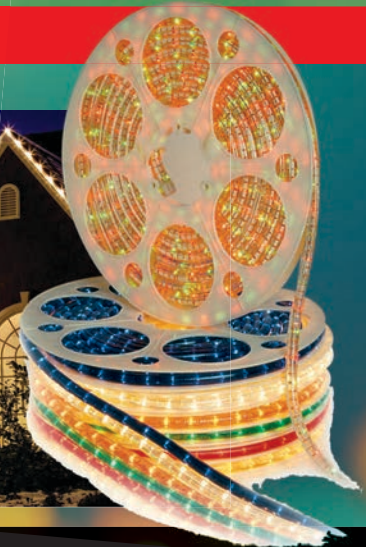

IP44

1.5m Wide x 3m Drop

CONTROLLER INCL.

LED EXTENDABLE NET LIGHTS

LFN-324-C-*

R499⁰⁰

- White (5500K)

LED Qty: 324

* Add Wire Colour to Code:
G (Green), C (Clear)

LFN-324-WW-W

R529⁰⁰

- Warm White (3000K)

LED Qty: 324

White Wire

LFN-324-M-*

R639⁰⁰

- ● ● Multi-Coloured

LED Qty: 324

* Add Wire Colour to Code:
G (Green), C (Clear)